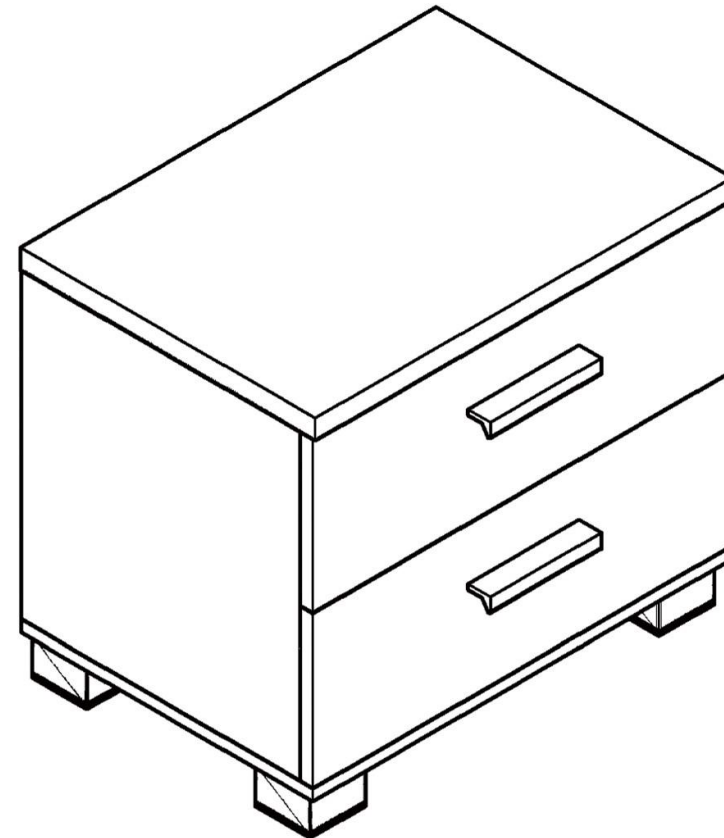

BRAM Bedside Table

Code:22137

Assembly Instructions

Thank you for your purchase.
please follow the instructions below for correct assembly.

- Quicker assembly, we recommend the use of a power drill on a low-speed setting
- we strongly recommend that the product is assembled on a flat and smooth surface and keep on the same horizontal line, otherwise, there will be a phenomenon of screw dislocation and cannot be installed